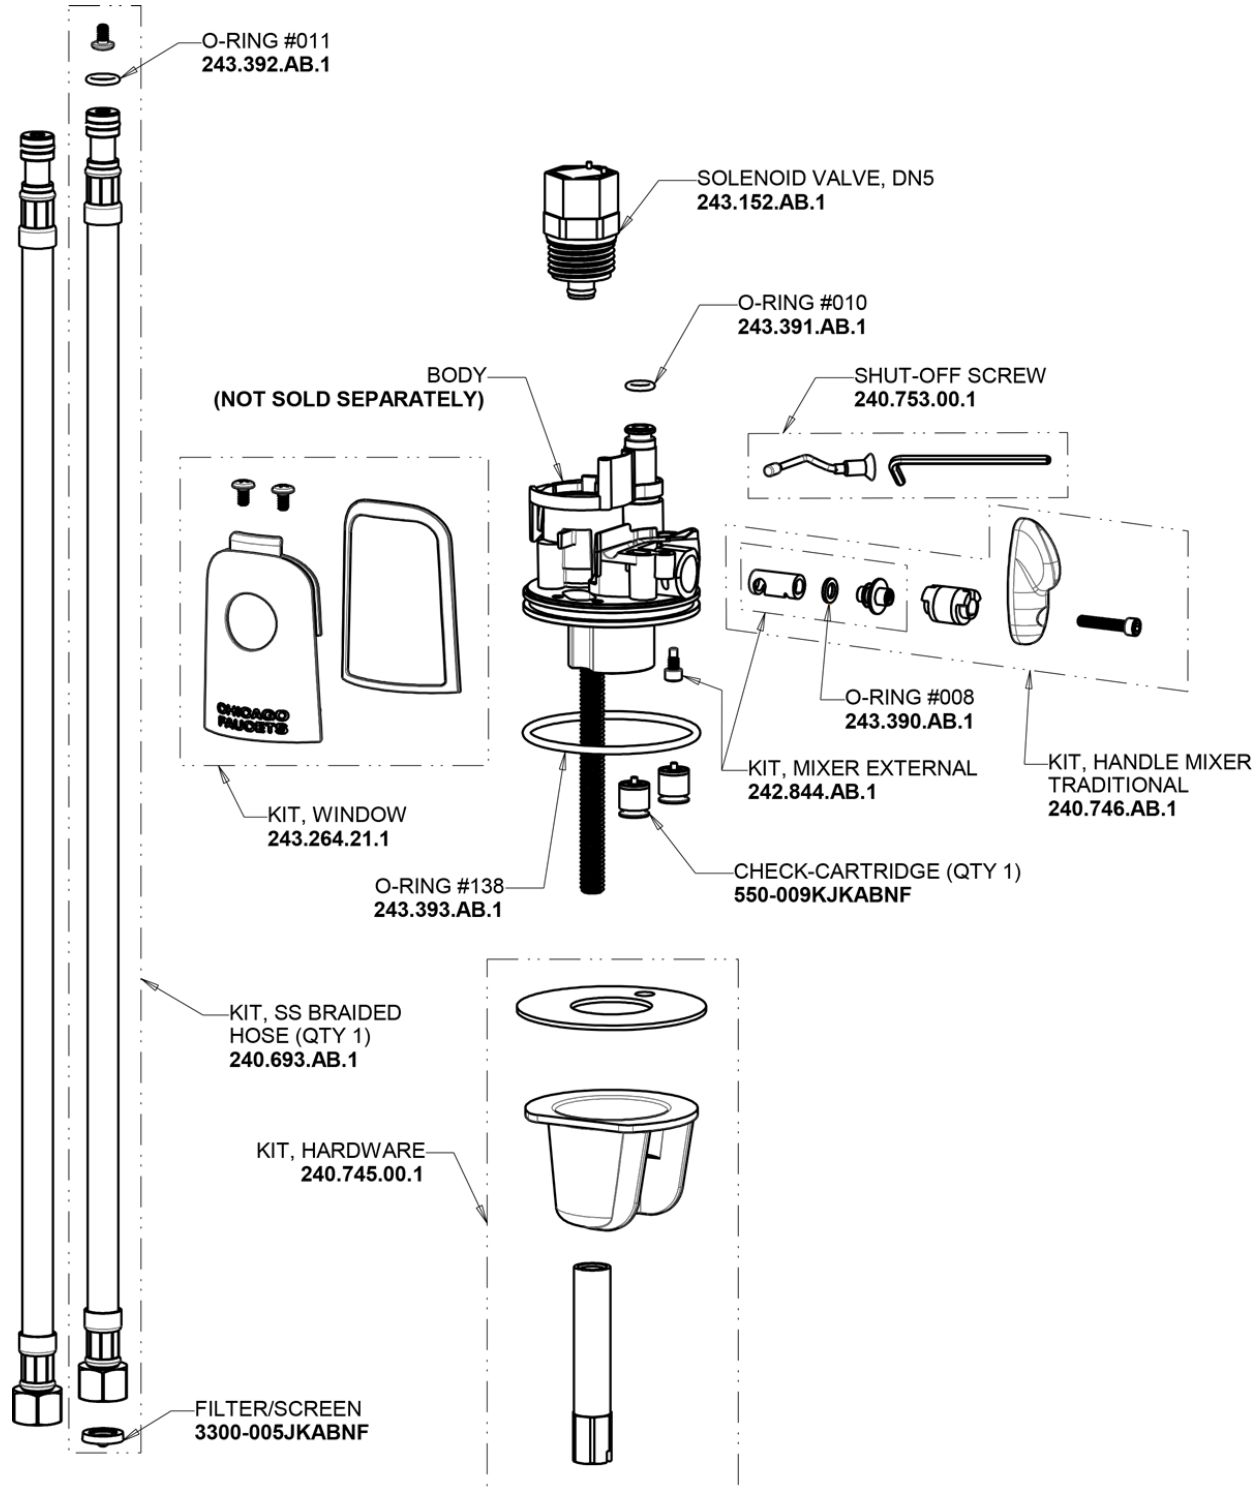

Repair Parts

116.222.AB.1

HyTronic Contemporary Sink Faucet with Dual Beam Infrared Sensor

**CHICAGO
FAUCETS**

a Geberit company

Base Parts:

For Technical Assistance:

Phone: 800-TEC-TRUE (832-8783)

**CHICAGO
FAUCETS** 

a Geberit company

HyTronic Contemporary Spout
240.728.AB.1

CHECK-CARTRIDGE
550-009KJKABNF

O-RING, #010
243.391.AB.1

0.5 GPM (1.9 L/min) Vandal Proof Econo-Flo Non-Aerating
Spray
E2805JKABCP

VANDAL PROOF KEY
3-024JKRCF

Electronic Module
242.433.00.1

CR-P2 6V Lithium Battery
242.560.00.1

For Technical Assistance:

Phone: 800-TEC-TRUE (832-8783)

Email: techsupport.us@chicagofaucets.com

2100 South Clearwater Drive